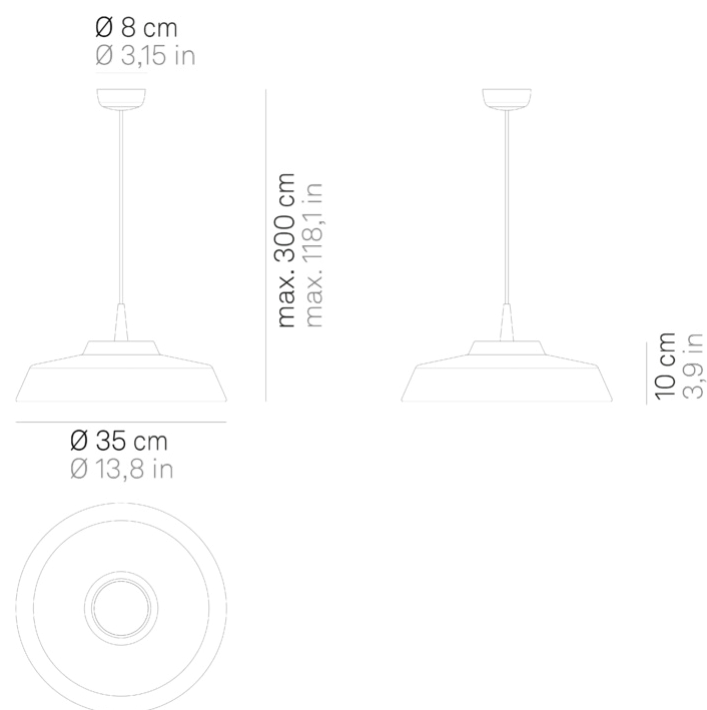

Circus _suspension

Suspension lamp created by combining the model Baby with Made in Italy ceramic diffusers. The diffuser is hand-decorated on the outside with a black and white striped pattern; the inside is white or decorated in a solid color (blue, red, yellow or green). The lamp is also designed for modular use. Suitable for indoor use only.

LED IP40

CIR01

	White	00		Blue	01
	Red	02		Yellow	04
	Green	05			

DESIGN IN ITALY BY ZAFFERANO SRL, MADE IN PRC
Zafferano SRL - Viale dell'Industria, 26 31055 Quinto di Treviso - Italy www.zafferanoitalia.com

Circus _suspension

Lighting specifications

source	LED
type	SMD
total power	8.0 W
power LED	8.0 W
color temperature	2700 K
lumen lamp	474 lm
lumen LED	645 lm
beam angle	162°
CRI	> 90
source class	G
dimmer	TRIAC
motion sensor	NO