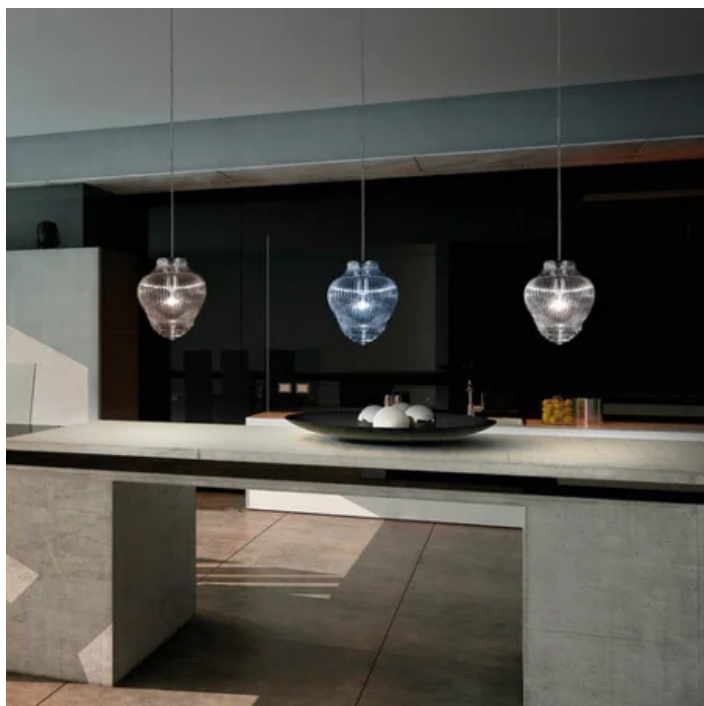

Clyde _suspension

Suspension lamps with glass diffuser, mouthblown in standstill mould, with "rigadin" relief finish, in two shapes and in various colours. Grey painted metal frame, grey fabric cables. Bonnie e Clyde is a customizable product, both in colours and finishes, designed also for modular use.