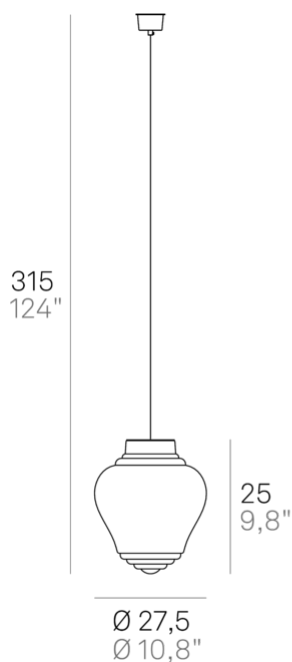

Clyde _suspension

Suspension lamps with glass diffuser, mouthblown in standstill mould, with "rigadin" relief finish, in two shapes and in various colours. Grey painted metal frame, grey fabric cables. Bonnie e Clyde is a customizable product, both in colours and finishes, designed also for modular use.

IP20

LCL31

01	04
05	09
20	

DESIGN IN ITALY BY ZAFFERANO SRL, China

Zafferano SRL - Viale dell'Industria, 26 31055 Quinto di Treviso
- Italy www.zafferanoitalia.com

Clyde _suspension

Lighting specifications

type	LAMPADINA E27
total power	1x70 HS W
motion sensor	NO