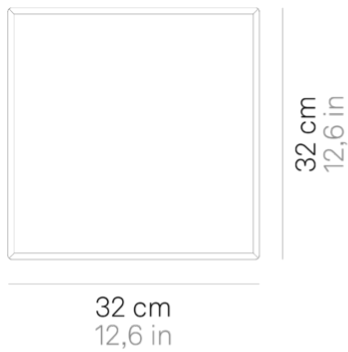

DESIGN IN ITALY BY ZAFFERANO SRL, China

Zafferano SRL - Viale dell'Industria, 26 31055 Quinto di Treviso
- Italy www.zafferanoitalia.com