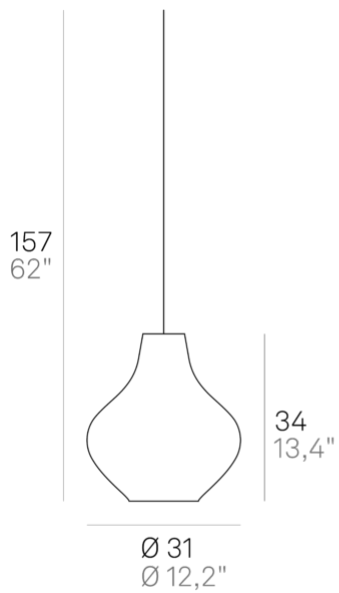

Sixties _suspension

Suspension lamp with diffuser in mouth-blown, satin-finish opal triplex glass, white painted metal frame and white fabric cables. Sixties is a customizable product, both in colours and finishes, designed also for modular use. The product is suitable for indoor use only.

E27 IP20

LSX01

01

DESIGN IN ITALY BY ZAFFERANO SRL, MADE IN PRC
Zafferano SRL - Viale dell'Industria, 26 31055 Quinto di Treviso - Italy
www.zafferanoitalia.com

Sixties _suspension

Lighting specifications

source	E27
type	LAMPADINA E27
total power	1x70 HS W
motion sensor	NO