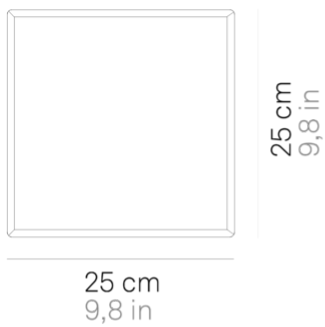

## Caorle \_wall-ceiling

Wall-ceiling lamps with diffuser in mouthblown, satin-finish opal triplex glass; matt white painted metal frame. The product is suitable for indoor use only.

LED sostituibile da utente

## Lighting specifications

---

source	LED sostituibile da utente
type	SMD
total power	125 W
power LED	105 W
color temperature	3000 K
lumen lamp	1110 lm
lumen LED	1350 lm
beam angle	127°
CRI	> 90
class	E
motion sensor	NO