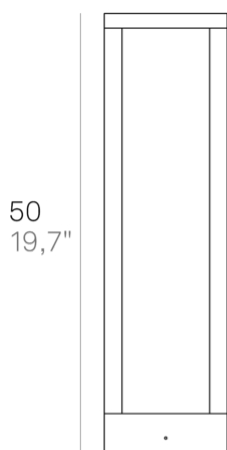

Home _bollard

Wall-ceiling and floor lamps with a matt white, dark grey or corten painted die-cast aluminium frame, a satin-finish white cast glass (wall-ceiling) or transparent polycarbonate (floor) diffuser. The high IP rating (IP54) makes the lamps ideal for indoor and outdoor use.

50
19,7"

14,1
5,5"

14,1
5,5"

LED sostituibile da tecnico

not dimmable

IP65

LD0254

■	Dark gray	G3	■	R3
---	-----------	----	---	----