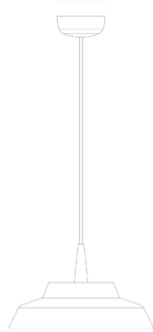

Circus _suspension

Suspension lamp created by combining the model Baby with Made in Italy ceramic diffusers. The diffuser is hand-decorated on the outside with a black and white striped pattern; the inside is white or decorated in a solid color (blue, red, yellow or green). The lamp is also designed for modular use. Suitable for indoor use only.

Ø 8 cm
Ø 3,15 in

Ø 24 cm
Ø 9,4 in

max. 300 cm
max. 118,1 in

7,5 cm
2,9 in

LED

IP40

CIR21

	White	00		Blue	01
	Red	02		Yellow	04
	Green	05			

DESIGN IN ITALY BY ZAFFERANO SRL, MADE IN PRC
Zafferano SRL - Viale dell'Industria, 26 31055 Quinto di Treviso - Italy
www.zafferanoitalia.com

Circus _suspension

Lighting specifications

source	LED
type	SMD
total power	8.0 W
power LED	8.0 W
color temperature	2700 K
lumen lamp	474 lm
lumen LED	645 lm
beam angle	162°
CRI	> 90
source class	G
dimmer	TRIAC
motion sensor	NO