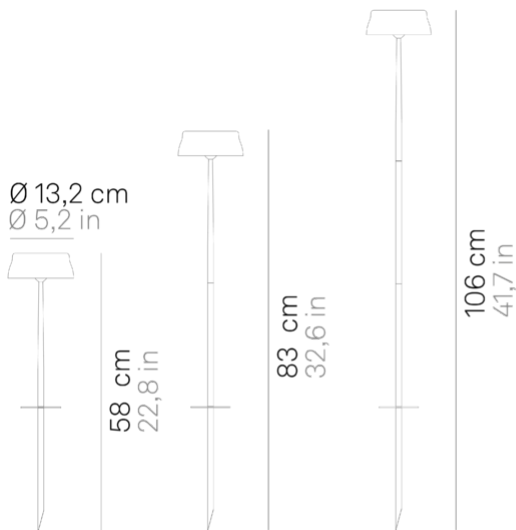

Sister Light _Lamp with peg

Ø 1,2 cm
Ø 0,4 in

LED

dimmable

IP65

LD1083

	Pearly white	B3		Pearly black	D3
	Ivory	I3		Gold	O3
	Copper	R3		Green	V3

DESIGN IN ITALY BY ZAFFERANO SRL, MADE IN PRC

Zafferano SRL - Viale dell'Industria, 26 31055 Quinto di Treviso - Italy www.zafferanoitalia.com

Sister Light _Lamp with peg

Lighting specifications

source	LED
type	SMD
total power	3.2 W
power LED	2.3 W
color temperature	2200 - 2700 - 3000 - 4000 K
lumen lamp	180 - 200 - 214 - 262 lm
lumen LED	250 - 275 - 296 - 338 lm
beam angle	100°
CRI	> 90
class	D
dimmer	TOUCH DIMMER
motion sensor	NO

Electrical specifications

classe	3
supply voltage	5Vdc max.2A
battery	
battery life	100% 8 h. - 60% 11 h. - 30% 21 h. - 6% 36 h. (ECO Mode 10 h.)
charging time	5 H.

ACCESSORIES

LD0300UC

4.4 cm • 4.4 cm • 3.6 cm • IP20
• 100-240V • 50/60 Hz

■ Black

LD0350RP

33 cm • 51 cm • 5.8 cm • 3.2 W
• IP20 • 100-240V • 50/60 Hz

■ Black