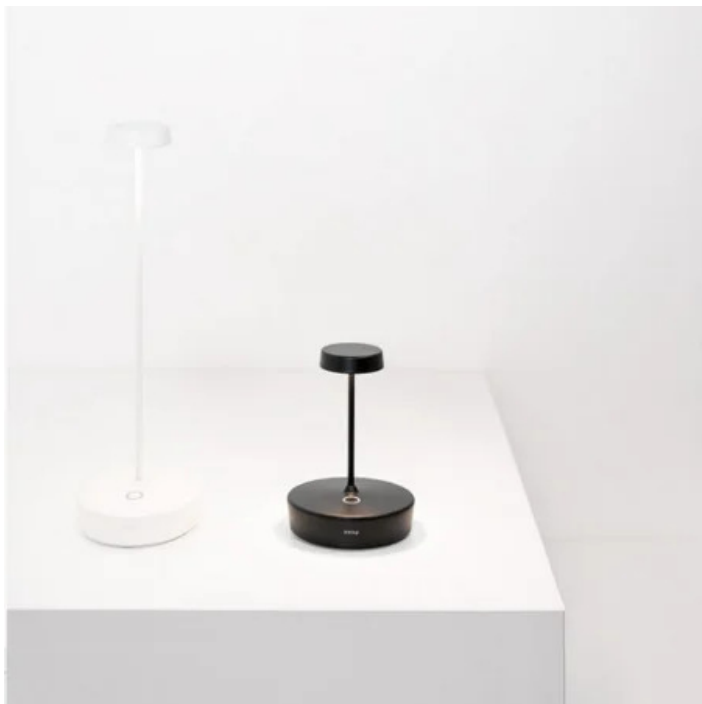

Swap mini _Table lamp

Swap mini is a rechargeable battery-powered cordless table lamp. A "touch" control on the base allows switching on/off and dimming. It is suitable for both indoor and outdoor use (except gold and silver finishes). An electronic control system monitors the remaining autonomy and ensures a constant luminous flux until the battery runs out. Recharging is therefore optimized and always properly done. The lamp comes with a contact charging base; the battery charger is not included. Swap mini can be customized choosing from a range of ceramic lampshades, to be purchased separately

Ø 4,9 cm
Ø 1,9 in

14,8 cm
5,8 in

1,4 cm
0,6 in
2,8 cm
1,1 in

Ø 10 cm
Ø 3,9 in

LED

dimmable

IP65

LD1011

Swap mini _Table lamp

Lighting specifications

source	LED
type	SMD
total power	2.0 W
power LED	1.4 W
color temperature	2700 K
lumen lamp	183 lm
lumen LED	267 lm
beam angle	100°
CRI	> 90
class	C
dimmer	TOUCH DIMMER
motion sensor	NO

Black

LD0350RP

33 cm • 51 cm • 5.8 cm • 2.0 W
• IP20 • 100-240V • 50/60 Hz

Black

LD1011

Ø 8.5 cm • 4 cm • 50/60 Hz

	Green points	05
	Blue dots	07
	White - Black	01
	Sand - blue	03
	Black dots	09

	Orange dot	06
	Red dots	08
	Night blue - Blue	02
	Blue fish	04