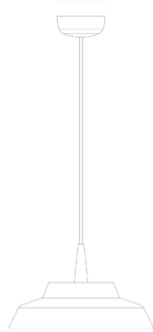

## Circus \_suspension

Suspension lamp created by combining the model Baby with Made in Italy ceramic diffusers. The diffuser is hand-decorated on the outside with a black and white striped pattern; the inside is white or decorated in a solid color (blue, red, yellow or green). The lamp is also designed for modular use. Suitable for indoor use only.

Ø 8 cm  
Ø 3,15 in

Ø 24 cm  
Ø 9,4 in

max. 300 cm  
max. 118,1 in

7,5 cm  
2,9 in

LED

dimmable

IP40