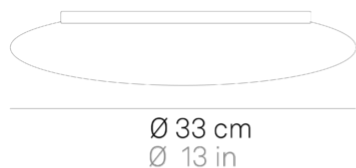

Mentos _wall-ceiling

Wall-ceiling and suspension lamps with diffuser in mouth-blown, satin-finish opal triplex glass; matt white painted metal frame. The Mentos collection features a special magnet fixing system for the glass component: this system simplifies and speeds up the installation and is highly practical when standard maintenance is required. The product is suitable for indoor use only.

11 cm
4,3 in

Ø 33 cm
Ø 13 in

Ø 55 cm
Ø 21,6 in

LED not dimmable IP20

LD110443

B

DESIGN IN ITALY BY ZAFFERANO SRL, MADE IN MADE IN PRC
Zafferano SRL - Viale dell'Industria, 26 31055 Quinto di Treviso -
Italy www.zafferanoitalia.com

Mentos _wall-ceiling

Lighting specifications

source	LED
type	SMD
total power	5.0 - 29.0 W
power LED	24 W
color temperature	3000 K
lumen lamp	200 - 2070 lm
lumen LED	3000 lm
beam angle	116°
CRI	> 90
source class	E
motion sensor	NO