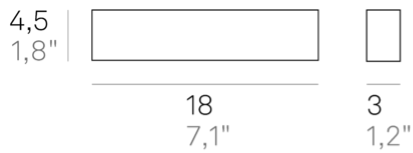

Slat _wall

Wall and floor lamps with a matt white, dark grey or corten painted die-cast aluminium frame and a satin finish polycarbonate diffuser. The high IP rating (IP54 and IP65) makes the lamps ideal for indoor and outdoor use.