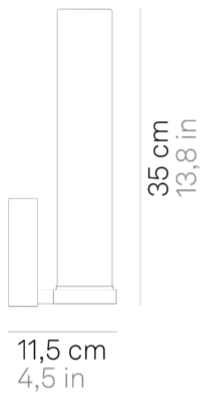

Stick 65 _wall

Wall, wall-ceiling and suspension lamps with diffuser in mouth-blown, satin-finish opal triplex glass; chromed or matt white painted metal frame. The collection is suitable for indoor use only; the IP44 rating makes Stick 65 ideal for bathrooms and installation above mirrors. The suspension version of Stick is designed also for modular use.

source	LED
type	SMD
total power	15.2 W
power LED	12.4 W
color temperature	3000 K
lumen lamp	1155 lm
lumen LED	1663 lm
beam angle	360°
CRI	> 90
source class	E
motion sensor	NO

Electrical specifications

class	1
voltage	220-240V
frequency	50/60 Hz
driver input	220-240V
driver output	350 mA