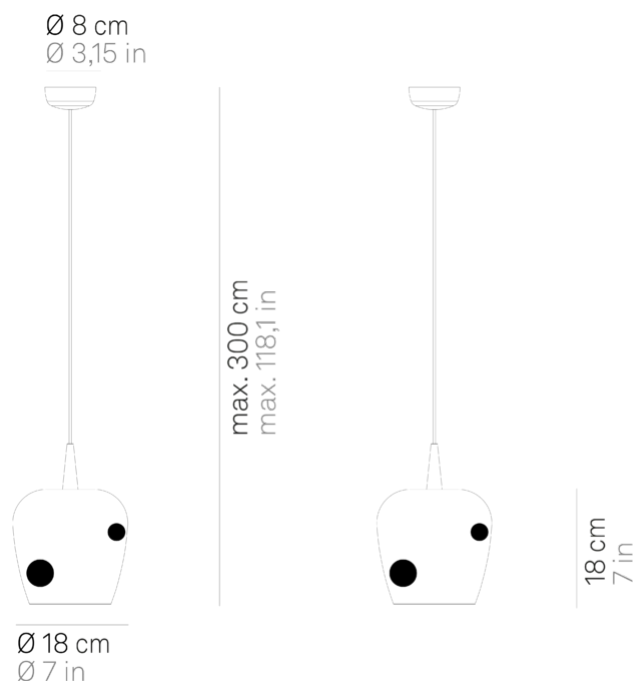

Bilia _suspension

Suspension lamp created by combining the model Baby with mouth-blown borosilicate glass diffusers. The bell-shaped design of the diffuser is inspired by the colored glass tumbler collection of the same name in the Zafferano Tableware catalog. It is available in two sizes (diameter 18 and 27 cm) and in two models: essential, in four colors (transparent, silver, antique gold, bronze); or decorated with spherical elements (two Bilia lamps) in five colors (transparent, silver, antique gold, bronze, sandblasted). The lamp is also designed for modular use. Suitable for indoor use only.

LED dimmable IP40

LBA30

	Alluminum - Clear	01		Alluminum - Silver	02
	Alluminum - Antique Gold	03		Alluminum - Bronze	04
	Alluminum - Sandblasted	05		White - Clear	11
	White - Silver	12		White - Antique Gold	13
	White - Bronze	14		White - Sandblasted	15
	Black - Clear	21		Black - Silver	22
	Black - Antique Gold	23		Black - Bronze	24
	Black - Sandblasted	25			

Bilia _suspension

Lighting specifications

source	LED
type	SMD
total power	8,0 W
power LED	8,0 W
color temperature	2700 K
lumen lamp	474 lm
lumen LED	645 lm
beam angle	162°
CRI	> 90
class	G
dimmer	TRIAC
motion sensor	NO