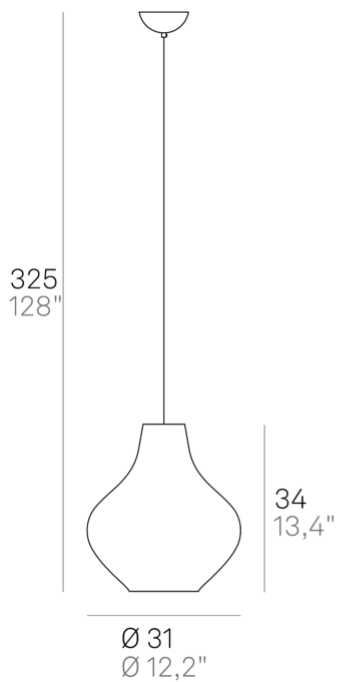

## Sixties \_suspension

Suspension lamp with diffuser in mouth-blown, satin-finish opal triplex glass, white painted metal frame and white fabric cables. Sixties is a customizable product, both in colours and finishes, designed also for modular use. The product is suitable for indoor use only.