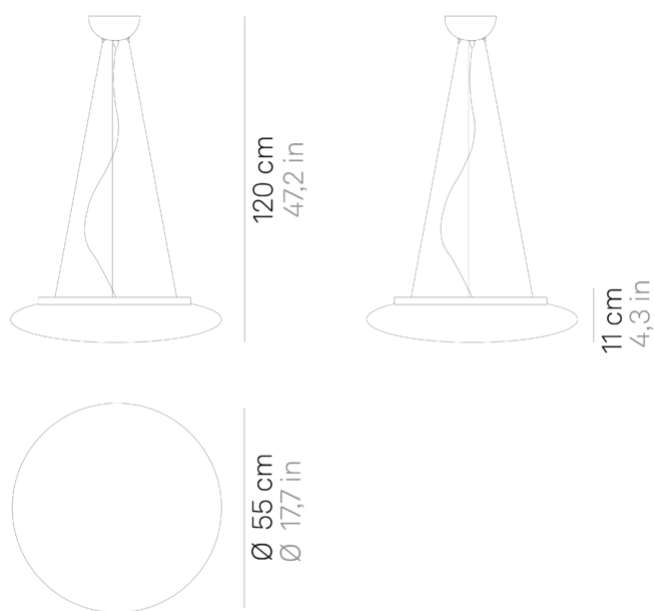

## Mentos \_suspension

Wall-ceiling and suspension lamps with diffuser in mouth-blown, satin-finish opal triplex glass; matt white painted metal frame. The Mentos collection features a special magnet fixing system for the glass component: this system simplifies and speeds up the installation and is highly practical when standard maintenance is required. The product is suitable for indoor use only.

## Lighting specifications

---

source	LED sostituibile da utente
type	SMD
total power	300 W
power LED	24 W
color temperature	3000 K
lumen lamp	2070 lm
lumen LED	3000 lm
beam angle	116°
CRI	> 90
class	E
motion sensor	NO