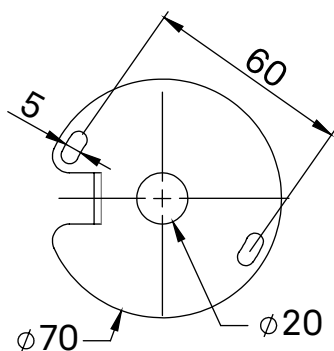

Distanza fori per fissaggio a muro
Distance holes for wall fixing

1

2

3

4

5

6

LED TRIAC | CRI>90 | 220-240V | 50/60 Hz | IP40

DIMENSIONS	CODE	METAL PART FINISHES	TOTAL WATT	LUMEN LED	LIGHT COLOR TEMPERATURE	BEAM ANGLE	LIGHT SOURCE CLASS
Ø 4,5 x 310 h cm / Ø 1,8 x 122 h in	LTO00	30 Alluminium - black,	8,0 W	625 lm	2700K	93°	G
	LTO01	31 Gold - anodised black		660 lm	3000K		

LSA00 - LSA01

LSO00 - LSO01

LED TRIAC | CRI>90 | 220-240V | 50/60 Hz | IP40

DIMENSIONS	CODE	METAL PART FINISHES	TOTAL WATT	LUMEN LED	LIGHT COLOR TEMPERATURE	BEAM ANGLE	LIGHT SOURCE CLASS
Ø 18 x 328 h cm / Ø 7,1 x 129,1 h in	LSA00	30 Alluminium - clear, 31 alluminium - clear/sandblasted,	8,0 W	625 lm	2700K	93°	G
	LSA01	32 Gold - clear, 33 Gold - Clear/Sandblasted		660 lm	3000K		

LED TRIAC | CRI>90 | 220-240V | 50/60 Hz | IP40

DIMENSIONS	CODE	METAL PART FINISHES	TOTAL WATT	LUMEN LED	LIGHT COLOR TEMPERATURE	BEAM ANGLE	LIGHT SOURCE CLASS
Ø 18 x 352,5 h cm / Ø 7,1 x 138,6 h in	LSO00	30 Alluminium - clear, 31 alluminium - clear/sandblasted,	8,0 W	625 lm	2700K	93°	G
	LSO01	32 Gold - clear, 33 Gold - Clear/Sandblasted		660 lm	3000K		