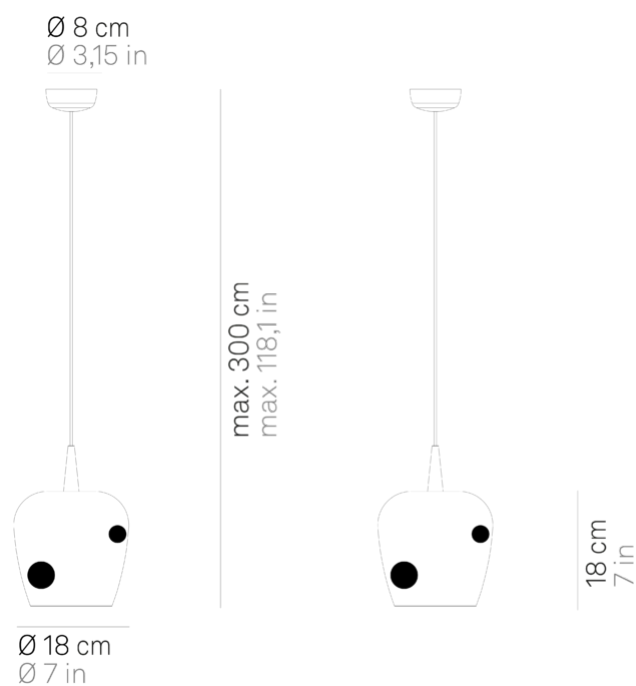

# Bilia \_suspension

Suspension lamp created by combining the model Baby with mouth-blown borosilicate glass diffusers. The bell-shaped design of the diffuser is inspired by the colored glass tumbler collection of the same name in the Zafferano Tableware catalog. It is available in two sizes (diameter 18 and 27 cm) and in two models: essential, in four colors (transparent, silver, antique gold, bronze); or decorated with spherical elements (two Bilia lamps) in five colors (transparent, silver, antique gold, bronze, sandblasted). The lamp is also designed for modular use. Suitable for indoor use only.

LED sostituibile da utente

dimmable

IP40

## Lighting specifications

---

source	LED sostituibile da utente
type	SMD
total power	80 W
power LED	80 W
color temperature	3000 K
lumen lamp	511 lm
lumen LED	678 lm
beam angle	162°
CRI	> 90
class	G
dimmer	TRIAC
motion sensor	NO