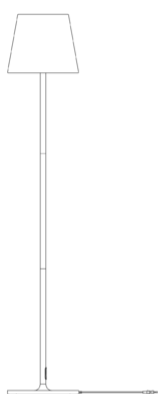

Poldina 230V _floor

Table, wall, floor, and suspension lamps with aluminum or die-cast aluminum structure, painted in matt white, corten or dark grey, and transparent polycarbonate diffuser. The light source is LED or E27 incandescent (E27 bulb not included). The LED versions are dimmable; the LED table lamp has the light color temperature selection function. The high IP rating (IP54) makes the wall lamps ideal for indoor and outdoor use.

Ø 28 cm
Ø 11 in

150 cm
59 in

23 cm
9 in

28 cm
11 in

SORGENTE sostituibile da utente

not dimmable

IP40

LL0360