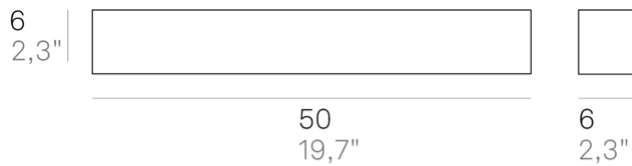

# Slat \_wall

Wall and floor lamps with a matt white, dark grey or corten painted die-cast aluminium frame and a satin finish polycarbonate diffuser. The high IP rating (IP54 and IP65) makes the lamps ideal for indoor and outdoor use.

## Lighting specifications

---

source	LED
type	SMD
total power	2x10.0 W
power LED	2x8.7 W
color temperature	3000 K
lumen lamp	2x871 lm
lumen LED	2x1372 lm
beam angle	107°
CRI	> 80
source class	F
motion sensor	NO