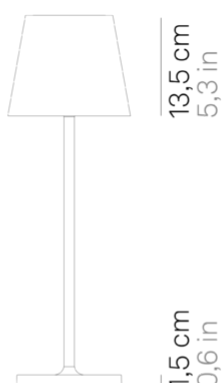

Poldina L desk _Table

Poldina L desk is a rechargeable battery-powered cordless table lamp. A "touch" control on the head allows switching on/off, dimming, and selecting the color temperature of the light (2200 K, 2700 K or 3000 K). It is suitable for both indoor and outdoor use. An electronic control system monitors the remaining autonomy and ensures a constant luminous flux until the battery runs out. Recharging is therefore optimized and always properly done. The lamp comes with a contact charging base; the battery charger is included.

Ø 16,5 cm
Ø 6,5 in

14 x 14 cm
5,5 x 5,5 in

LED dimmable IP54

LD0395

	White	B3		R3
	Dark gray	N3		

DESIGN IN ITALY BY ZAFFERANO SRL, MADE IN PRC

Zafferano SRL - Viale dell'Industria, 26 31055 Quinto di Treviso - Italy www.zafferanoitalia.com

Poldina L desk _Table

Lighting specifications

source	LED
type	SMD
total power	5.5 W
power LED	4.0 W
color temperature	2200 - 2700 - 3000 K
lumen lamp	400- 427 - 461 lm
lumen LED	479- 540 - 550 lm
beam angle	100°
CRI	> 80
class	E
dimmer	TOUCH DIMMER
motion sensor	NO

ACCESSORIES

LD0340RA

6 cm • 13.5 cm • 4.5 cm • 5.5 W
• IP20 • 100-240V • 50/60 Hz

■ Black

LD0395RB

13.5 cm • 13.5 cm • 1.1 cm • IP20
• 100-240V • 50/60 Hz

■ Black