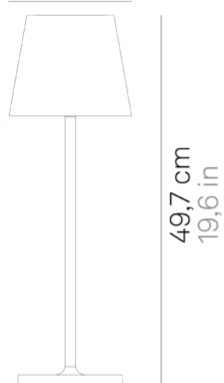

Poldina L desk _Table

Poldina L desk is a rechargeable battery-powered cordless table lamp. A "touch" control on the head allows switching on/off, dimming, and selecting the color temperature of the light (2200 K, 2700 K or 3000 K). It is suitable for both indoor and outdoor use. An electronic control system monitors the remaining autonomy and ensures a constant luminous flux until the battery runs out. Recharging is therefore optimized and always properly done. The lamp comes with a contact charging base; the battery charger is included.

Ø 16,5 cm
Ø 6,5 in

14 x 14 cm
5,5 x 5,5 in

LED dimmable IP54

LD0395

	White	B3		R3
	Dark gray	N3		

DESIGN IN ITALY BY ZAFFERANO SRL, MADE IN PRC

Zafferano SRL - Viale dell'Industria, 26 31055 Quinto di Treviso - Italy www.zafferanoitalia.com

Poldina L desk _Table

Lighting specifications

source	LED
type	SMD
total power	5.5 W
power LED	4.0 W
color temperature	2200 - 2700 - 3000 K
lumen lamp	400- 427 - 461 lm
lumen LED	479- 540 - 550 lm
beam angle	100°
CRI	> 80
class	E
dimmer	TOUCH DIMMER
motion sensor	NO

ACCESSORIES

LD0340RA

6 cm • 13.5 cm • 4.5 cm • 5.5 W
• IP20 • 100-240V • 50/60 Hz

■ Black

LD0395RB

13.5 cm • 13.5 cm • 1.1 cm • IP20
• 100-240V • 50/60 Hz

■ Black