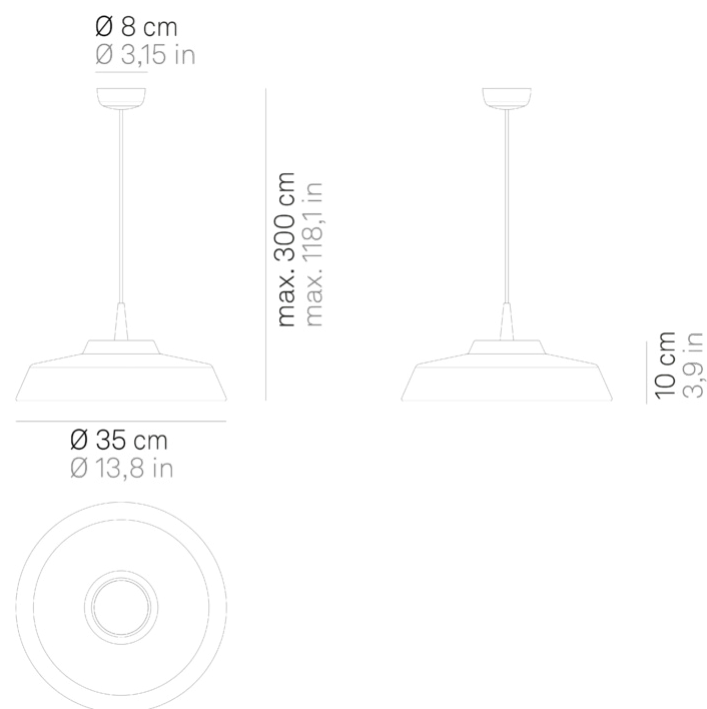

Circus _suspension

Suspension lamp created by combining the model Baby with Made in Italy ceramic diffusers. The diffuser is hand-decorated on the outside with a black and white striped pattern; the inside is white or decorated in a solid color (blue, red, yellow or green). The lamp is also designed for modular use. Suitable for indoor use only.

LED dimmable IP40

CIR11

White	00	Blue	01
Red	02	Yellow	04
Green	05		

DESIGN IN ITALY BY ZAFFERANO SRL, MADE IN PRC
Zafferano SRL - Viale dell'Industria, 26 31055 Quinto di Treviso - Italy
www.zafferanoitalia.com

Circus _suspension

Lighting specifications

source	LED
type	SMD
total power	8.0 W
power LED	8.0 W
color temperature	3000 K
lumen lamp	511 lm
lumen LED	678 lm
beam angle	162°
CRI	> 90
source class	G
dimmer	TRIAC
motion sensor	NO