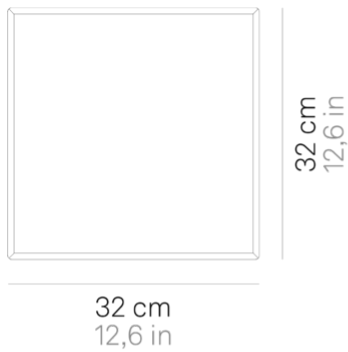

Caorle _wall-ceiling

Wall-ceiling lamps with diffuser in mouthblown, satin-finish opal triplex glass; matt white painted metal frame. The product is suitable for indoor use only.

LED

dimmable

IP20

LD130633

Matte white

DESIGN IN ITALY BY ZAFFERANO SRL, MADE IN PRC
Zafferano SRL - Viale dell'Industria, 26 31055 Quinto di Treviso - Italy
www.zafferanoitalia.com

Caorle _wall-ceiling

Lighting specifications

source	LED
type	SMD
total power	18.5 W
power LED	17 W
color temperature	3000 K
lumen lamp	1510 lm
lumen LED	2100 lm
beam angle	122°
CRI	> 90
source class	E
dimmer	WI-FI
motion sensor	NO