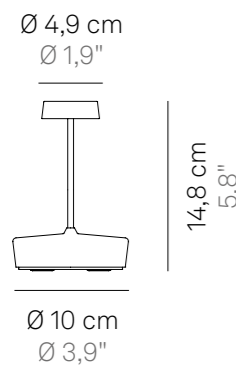

Dati tecnici

Technical data

LED TOUCH DIMMER | 2700K | CRI>90 |
2W | 267lm | **IP65** | 5 Vdc max 1A

Corpo in pressofusione di alluminio verniciato
Painted die-cast aluminum body

Schermo diffusore in policarbonato
Polycarbonate diffuser

Adatta all'uso esterno (lampada IP65) e interno
(lampada su base di ricarica IP20) → legenda pag. 208
Suitable for outdoor (lamp IP65) and indoor use
(lamp on charging base IP20) → legend pg. 208

Durata di circa 13 h alla massima potenza
Battery lasts about 13 h at full power

Tempo di ricarica a 1A: 6 h
Charging time at 1A: 6 h

Pacco batteria al litio ricaricabile e sostituibile
Rechargeable and replaceable lithium battery pack

Avvertenze
Remarks

Le lampade con finitura galvanica lucida oro e cromo
non sono adatte per uso esterno.
The lamps with gold and chrome glossy galvanic finish
are not suitable for outdoor use.

Ø 7,5 cm
Ø 2,9"

Componenti inclusi

Components included

Base di ricarica a contatto
Contact charging base

Accessori non inclusi

Accessories not included

Caricabatterie → pag. 199
Charger → pg. 199

Finiture

Finishes

* Le lampade con finitura galvanica lucida oro e cromo non sono adatte per uso esterno.
* The lamps with gold and chrome glossy galvanic finish are not suitable for outdoor use.