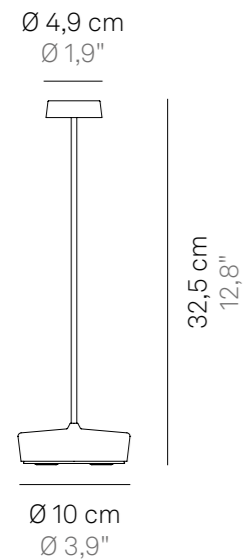

Swap table lamp corten
→ LD1010R3

Swap table lamp black + fabric lampshade black
 → **LD1010N3 + LD102005**

Swap table lamp white + glass lampshade
 → **LD1010B3 + LD102004**

Dati tecnici

Technical data

LED TOUCH DIMMER | 100-240V |
2700K | CRI>90 | 50-60Hz | 2W | 267lm |
IP65 | 5Vdc max 1A

Paralume in vetro

Glass lampshade

Dati tecnici

Technical data

Ø 13 cm
Ø 5,1"

Ø 13 cm
Ø 5,1"

Componenti inclusi

Components included