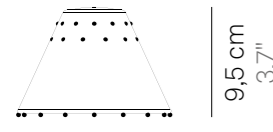

Paralume in vetro

Glass lampshade

Dati tecnici

Technical data

Ø 13 cm
Ø 5,1"

Ø 13 cm
Ø 5,1"

Componenti inclusi

Components included