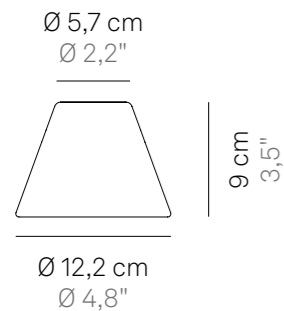

Dati tecnici

Technical data

CE