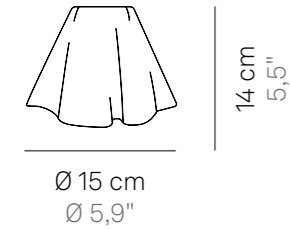

Dati tecnici

Technical data