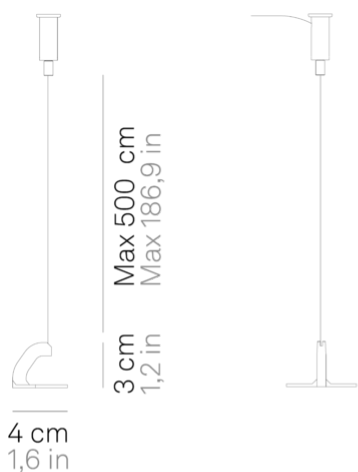

Pencil _Suspension

Element that turns Pencil (pg. 178) into a vertical suspension lamp. The lighting module can be used in its fixed housing, or detached and carried from one place to another.

LD0811

| | | | | |
|--|-----------|-----------|--|-----------|
| | White | B3 | | R3 |
| | Dark gray | G3 | | |