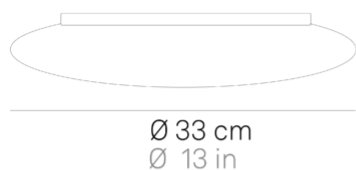

Mentos _wall-ceiling

Wall-ceiling and suspension lamps with diffuser in mouth-blown, satin-finish opal triplex glass; matt white painted metal frame. The Mentos collection features a special magnet fixing system for the glass component: this system simplifies and speeds up the installation and is highly practical when standard maintenance is required. The product is suitable for indoor use only.

11 cm
4,3 in

Ø 33 cm
Ø 13 in

Ø 55 cm
Ø 21,6 in

LED dimmable IP20

LD110453

B

DESIGN IN ITALY BY ZAFFERANO SRL, MADE IN PRC
Zafferano SRL - Viale dell'Industria, 26 31055 Quinto di Treviso - Italy
www.zafferanoitalia.com

Mentos _wall-ceiling

Lighting specifications

source	LED
type	SMD
total power	29 W
power LED	24 W
color temperature	3000 K
lumen lamp	2070 lm
lumen LED	3000 lm
beam angle	116°
CRI	> 90
source class	E
dimmer	TRIAC
motion sensor	NO