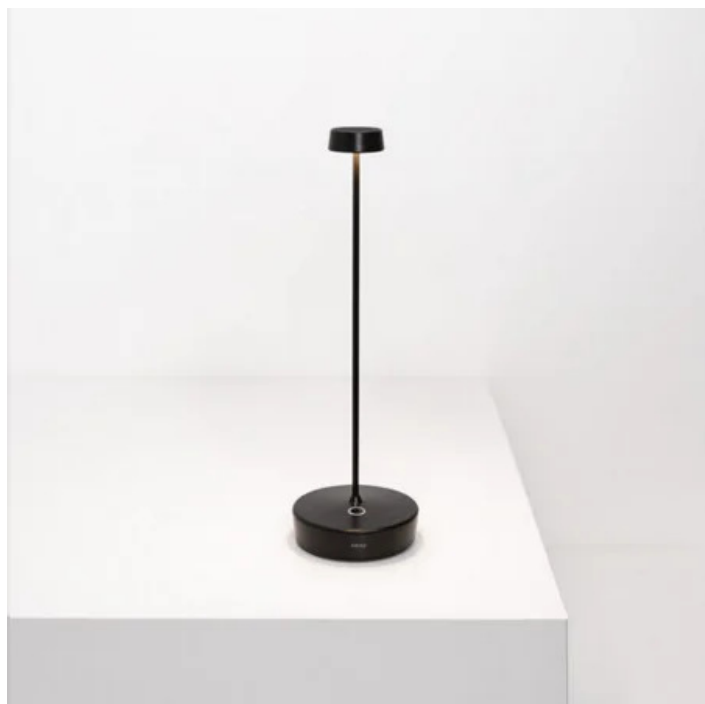

Swap _Table

Swap is a rechargeable battery-powered cordless table lamp. A "touch" control on the base allows switching on/off; the current version allows also dimming (4-step: 100%, 60%, 30%, 6%) and selecting the color temperature of the light to 2200 K, 2700 K or 3000 K. The new Swap is also smaller (29 cm / 11,4 in).

Swap can be customized with glass, ceramic, or fabric lampshades, to be purchased separately.

The lamp comes with a contact charging base; battery charger not included.

Ø 4,9 cm
Ø 1,9 in

2,9 cm
1,14 in

Ø 10 cm
Ø 3,9 in

Ø 75 cm • 13 cm • IP20
• 5Vdc max.2A • 50/60 Hz

Black

Swap _Table

LD1020

A soft lampshade made of fire-retardant elastic fabric, which is washable and crease-resistant, with a polycarbonate disc and a zig-zag edging and a handcrafted, blown borosilicate glass lampshade, with relief decorations, are fixed to the head of the lamp with a magnet.

Glass lampshade - 41 dots Ø 13 cm • 9.5 cm • IP20
• 5Vdc max.2A • 50/60 Hz

 White 11

 Black 12

 Amber 13

 Blue 14

LD1021

Ceramic lampshade that Ø 12 cm • 9 cm • 50/60 Hz is fixed to the head of the lamp with a magnet. The close partnership with a historic factory in Civita Castellana - a village near Rome, where the art of ceramics has been practiced since the 10th century BC - allows Zafferano to rely on the exclusive production of made in Italy artifacts, which are handpainted according to Zafferano design; customization available.