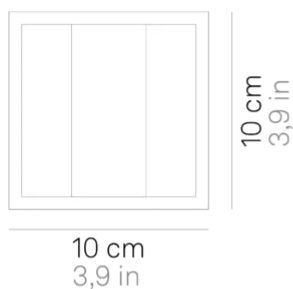

# Cubetto \_wall

Wall lamp with a matt white or dark grey painted die-cast aluminium frame and a transparent polycarbonate diffuser. The high IP rating (IP54) makes the lamp ideal for indoor and outdoor use. It has independent control of the beam of light above and below; the colour of the cover can be customised on request.

## Lighting specifications

---

source	LED
type	SMD
total power	6.5 W
power LED	5.2 W
color temperature	3000 K
lumen lamp	474 lm
lumen LED	638 lm
beam angle	58°
CRI	> 90
source class	E
motion sensor	NO