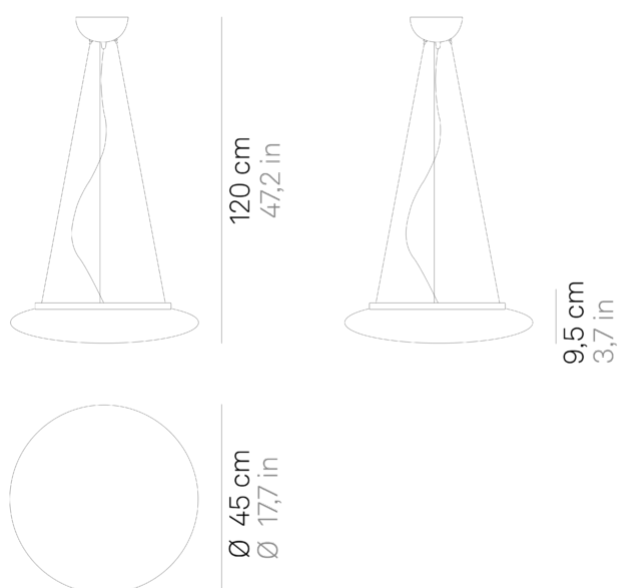

Mentos _suspension

Wall-ceiling and suspension lamps with diffuser in mouth-blown, satin-finish opal triplex glass; matt white painted metal frame. The Mentos collection features a special magnet fixing system for the glass component: this system simplifies and speeds up the installation and is highly practical when standard maintenance is required. The product is suitable for indoor use only.

Lighting specifications

source	LED sostituibile da utente
type	SMD
total power	300 W
power LED	24 W
color temperature	3000 K
lumen lamp	2070 lm
lumen LED	3000 lm
beam angle	116°
CRI	> 90
class	E
motion sensor	NO