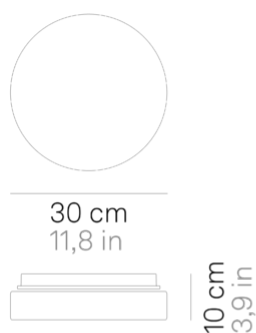

## Drum \_wall-ceiling

Wall-ceiling lamps with diffuser in mouth-blown, satin-finish opal triplex glass; chlorine-resistant, anti-UV, neutral translucent polycarbonate frame. Twist-lock coupling system for the glass component. The product is suitable for indoor use only; the IP44 rating makes it ideal for use in swimming pools and humid environments in general.

## Lighting specifications

---

source	LED sostituibile da utente
type	SMD
total power	125 W
power LED	105 W
color temperature	3000 K
lumen lamp	1110 lm
lumen LED	1350 lm
beam angle	127°
CRI	> 90
class	E
dimmer	DALI
motion sensor	NO