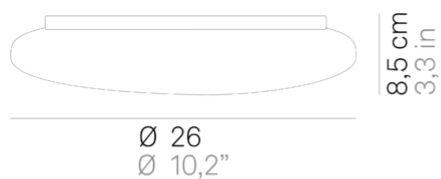

Mentos _wall-ceiling

Wall-ceiling and suspension lamps with diffuser in mouth-blown, satin-finish opal triplex glass; matt white painted metal frame. The Mentos collection features a special magnet fixing system for the glass component: this system simplifies and speeds up the installation and is highly practical when standard maintenance is required. The product is suitable for indoor use only.

Lighting specifications

source	LED sostituibile da utente
type	SMD
total power	185 W
power LED	17 W
color temperature	3000 K
lumen lamp	1510 lm
lumen LED	2100 lm
beam angle	122°
CRI	> 90
class	E
dimmer	WI-FI
motion sensor	NO