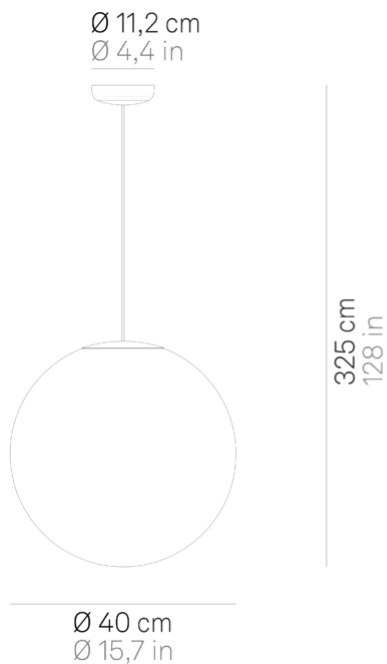

Sferis _suspension

Suspension lamp with diffuser in mouth-blown satin-finish opal glass, available in five different sizes.

The versions with diameter 25, 30, 40 and 50 cm have been redesigned with an opal polycarbonate cover, which simplifies the line of the diffuser, making it more refined and minimalist, and ensures 360-degree light diffusion.

The lamp is also designed for modular use.

Suitable for indoor use only.

E27

IP20

LL7140

Matte white

DESIGN IN ITALY BY ZAFFERANO SRL, MADE IN PRC

Zafferano SRL - Viale dell'Industria, 26 31055 Quinto di Treviso - Italy www.zafferanoitalia.com

Sferis _suspension

Lighting specifications

source	E27
type	LAMPADINA E27
total power	1x105 HS W
motion sensor	NO

Electrical specifications

class	1
voltage	230V
frequency	50/60 Hz

ACCESSORIES
