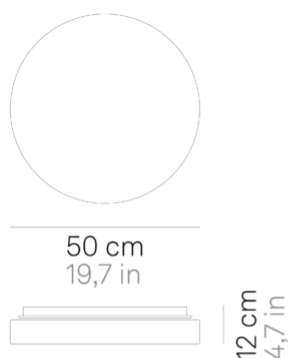

Drum _wall-ceiling

Wall-ceiling lamps with diffuser in mouth-blown, satin-finish opal triplex glass; chlorine-resistant, anti-UV, neutral translucent polycarbonate frame. Twist-lock coupling system for the glass component. The product is suitable for indoor use only; the IP44 rating makes it ideal for use in swimming pools and humid environments in general.

Lighting specifications

source	LED sostituibile da utente
type	SMD
total power	50 - 290 W
power LED	24 W
color temperature	3000 K
lumen lamp	200 - 2070 lm
lumen LED	3000 lm
beam angle	116°
CRI	> 90
class	E
motion sensor	NO