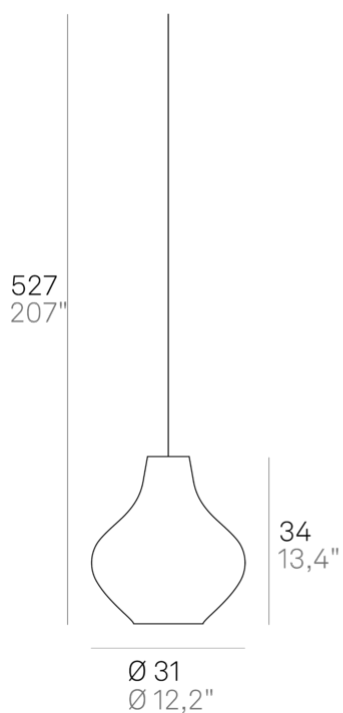

Sixties _suspension

Suspension lamp with diffuser in mouth-blown, satin-finish opal triplex glass, white painted metal frame and white fabric cables. Sixties is a customizable product, both in colours and finishes, designed also for modular use. The product is suitable for indoor use only.

E27

IP20

LSX21

01

DESIGN IN ITALY BY ZAFFERANO SRL, MADE IN PRC
Zafferano SRL - Viale dell'Industria, 26 31055 Quinto di Treviso -
Italy www.zafferanoitalia.com

Sixties _suspension

Lighting specifications

source	E27
type	LAMPADINA E27
total power	1x70 HS W
motion sensor	NO