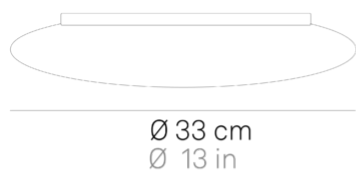

Mentos _wall-ceiling

Wall-ceiling and suspension lamps with diffuser in mouth-blown, satin-finish opal triplex glass; matt white painted metal frame. The Mentos collection features a special magnet fixing system for the glass component: this system simplifies and speeds up the installation and is highly practical when standard maintenance is required. The product is suitable for indoor use only.

11 cm
4,3 in

Ø 33 cm
Ø 13 in

Ø 55 cm
Ø 21,6 in

LED sostituibile da utente

dimmable

IP20

LD110453

B

DESIGN IN ITALY BY ZAFFERANO SRL, China

Zafferano SRL - Viale dell'Industria, 26 31055 Quinto di Treviso
- Italy www.zafferanoitalia.com

Mentos _wall-ceiling

Lighting specifications

source	LED sostituibile da utente
type	SMD
total power	29 W
power LED	24 W
color temperature	3000 K
lumen lamp	2070 lm
lumen LED	3000 lm
beam angle	116°
CRI	> 90
class	E
dimmer	TRIAC
motion sensor	NO