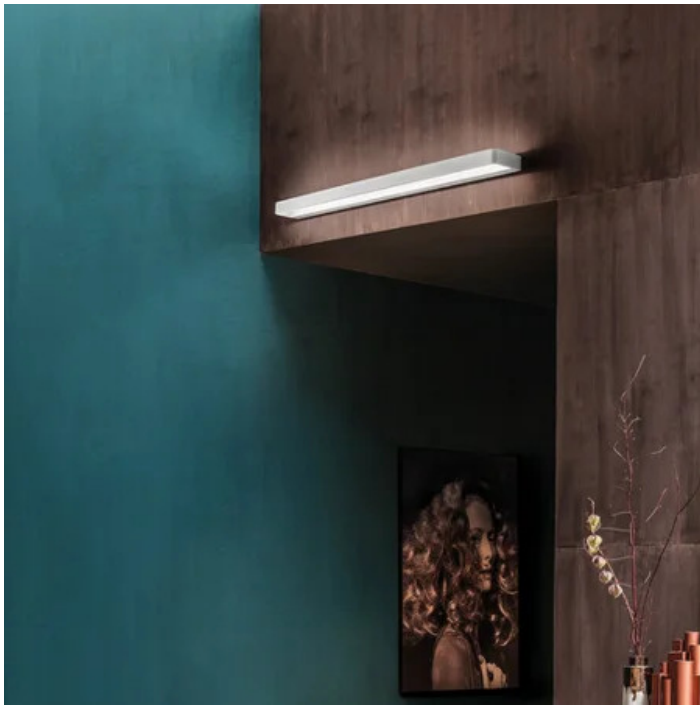

Stripe _wall

Wall lamps with a matt white painted die-cast aluminium frame, and a satin-finish opaline polycarbonate diffuser. The Stripe Magneto collection has a special system for fixing the lamp fixture to the support bracket, that simplifies and speeds up the installation. The product is suitable for indoor use only.

Stripe _wall

Lighting specifications

source	LED sostituibile da tecnico
type	SMD
total power	65 W
power LED	50 W
color temperature	3000 K
lumen lamp	445 lm
lumen LED	688 lm
beam angle	98°
CRI	> 90
class	E
motion sensor	NO