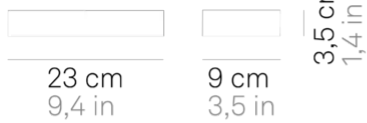

Stripe _wall

Wall lamps with a matt white painted die-cast aluminium frame, and a satin-finish opaline polycarbonate diffuser. The Stripe Magneto collection has a special system for fixing the lamp fixture to the support bracket, that simplifies and speeds up the installation. The product is suitable for indoor use only.

Stripe _wall

Lighting specifications

source	LED sostituibile da tecnico
type	SMD
total power	65 W
power LED	50 W
color temperature	3000 K
lumen lamp	445 lm
lumen LED	688 lm
beam angle	98°
CRI	> 90
class	E
motion sensor	NO