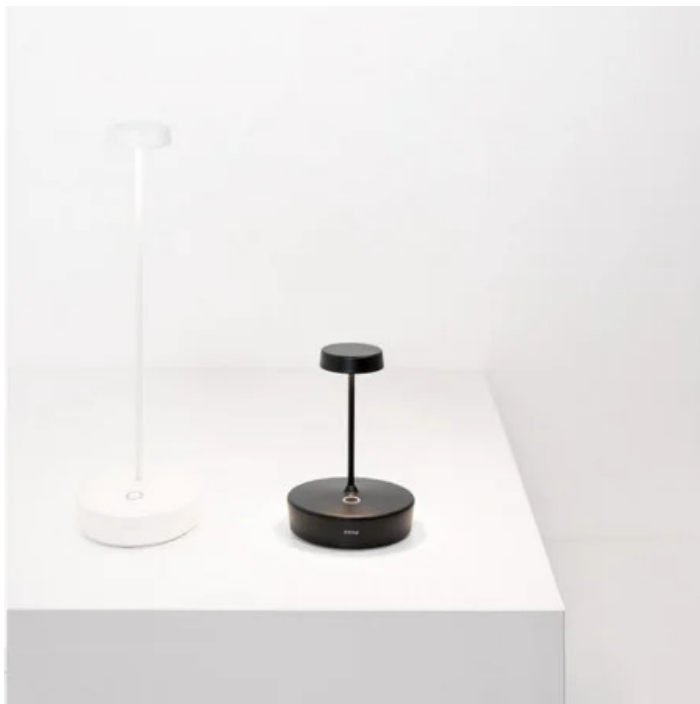

Swap mini _Table

Swap mini is a rechargeable battery-powered cordless table lamp. A "touch" control on the base allows switching on/off and dimming. It is suitable for both indoor and outdoor use (except gold and silver finishes). An electronic control system monitors the remaining autonomy and ensures a constant luminous flux until the battery runs out. Recharging is therefore optimized and always properly done. The lamp comes with a contact charging base; the battery charger is not included. Swap mini can be customized choosing from a range of ceramic lampshades, to be purchased separately

Ø 4,9 cm
Ø 1,9 in

14,8 cm
5,8 in

1,4 cm
0,6 in
2,8 cm
1,1 in

Ø 10 cm
Ø 3,9 in

LED dimmable IP65

LD1011

	White	B3		Capri blue	K3
	Lilac	L3		Apple green	V3
	Orange	Z3			

DESIGN IN ITALY BY ZAFFERANO SRL, MADE IN PRC

Zafferano SRL - Viale dell'Industria, 26 31055 Quinto di Treviso - Italy www.zafferanoitalia.com

Swap mini _Table

Lighting specifications

source	LED
type	SMD
total power	2.0 W
power LED	1.4 W
color temperature	2700 K
lumen lamp	183 lm
lumen LED	267 lm
beam angle	100°
CRI	> 90
class	C
dimmer	TOUCH DIMMER
motion sensor	NO

■ Black

LD0350RP

33 cm • 51 cm • 5.8 cm • 2.0 W
• IP20 • 100-240V • 50/60 Hz

■ Black

LD1011

Ø 8.5 cm • 4 cm • 50/60 Hz

	Green dots	05
	Light blue dots	07
	White - Black	01
	Sand - Light blue	03
	Black dots	09