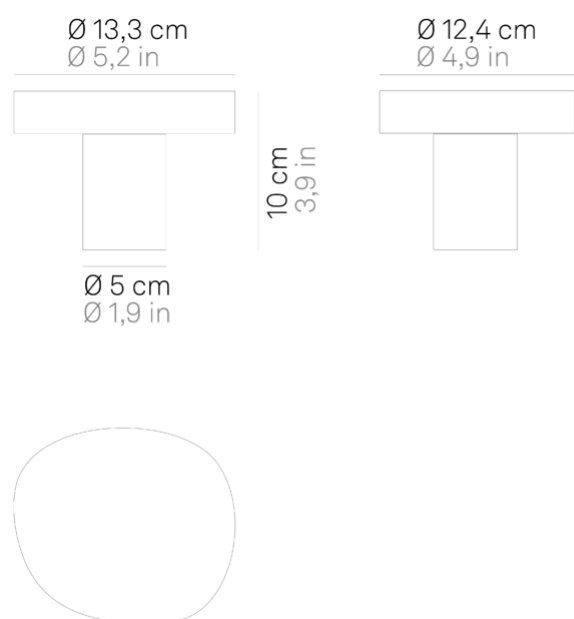

Ciottolo _bollard

Wall and floor lamps with a dark grey or corten painted die-cast aluminium frame and a satinfinish opaline polycarbonate diffuser. The high IP rating (IP54) makes the lamps ideal for indoor and outdoor use.

Lighting specifications

source	LED non sostituibile
type	SMD
total power	70 W
power LED	70 W
color temperature	3000 K
lumen lamp	320 lm
lumen LED	890 lm
beam angle	90°
CRI	> 80
class	E
motion sensor	NO