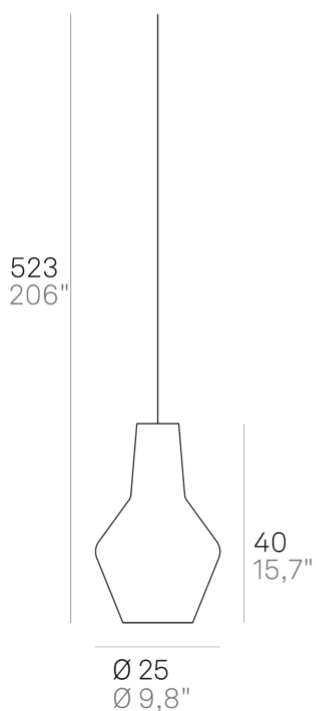

## Romeo \_suspension

Suspension lamps with diffuser made of mouth-blown glass, handcrafted with "balloton" relief finish, in two shapes and in various colors. Grey painted metal frame, grey fabric cables. Romeo e Giulietta is a customizable product, both in colors and finishes, designed also for modular use.