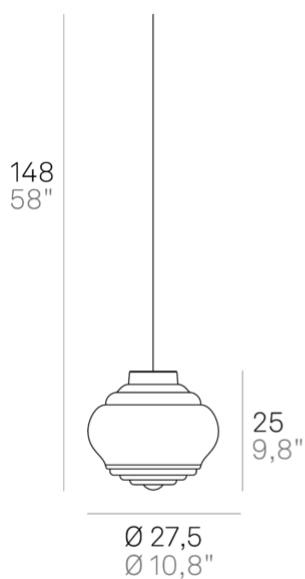

Bonnie _suspension

Suspension lamps with glass diffuser, mouthblown in standstill mould, with "rigadin" relief finish, in two shapes and in various colours. Grey painted metal frame, grey fabric cables. Bonnie e Clyde is a customizable product, both in colours and finishes, designed also for modular use.