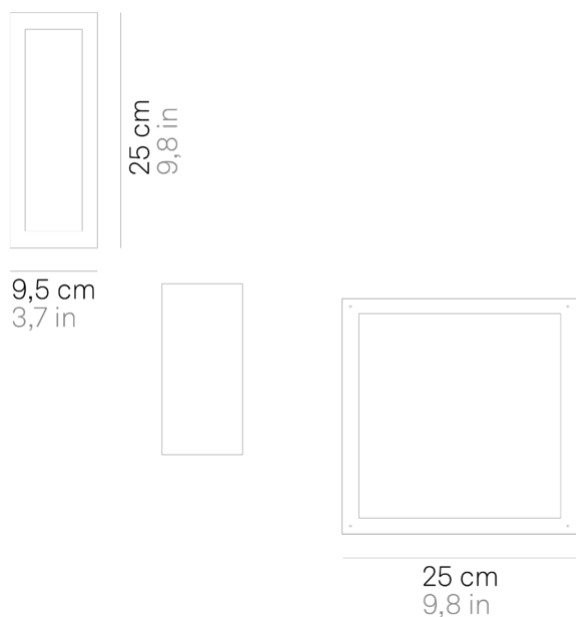

Home _wall-ceiling

Wall-ceiling and floor lamps with a matt white, dark grey or corten painted die-cast aluminium frame, a satin-finish white cast glass (wall-ceiling) or transparent polycarbonate (floor) diffuser. The high IP rating (IP54) makes the lamps ideal for indoor and outdoor use.

The company reserves the right to modify product specifications.

For more information visit www.zafferanoitalia.com

Home _wall-ceiling

Lighting specifications

source	LED
type	SMD
total power	20 W
power LED	19.4 W
color temperature	3000 K
lumen lamp	1060 lm
lumen LED	2926 lm
beam angle	122°
CRI	> 80
source class	D
motion sensor	NO