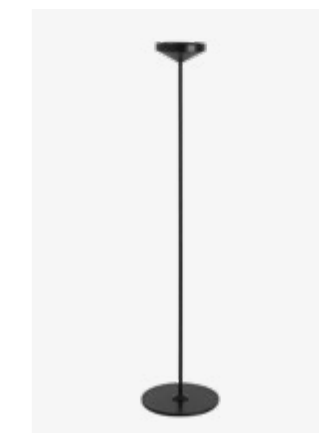

A floor stand that turns Pina into a floor lamp or a lamp with peg. The lower end of the stand can be mounted in three different configurations: with the base only, with the peg only, with both peg and base, to increase the stability of the stand. Pina lamp fits exactly in the upper part of the stand, without hooking for easy removal. The floor stand does not charge the lamp.

Pina table lamp sand + Pina floor stand sand
→ LD0650S3 + LD0651S3

Dati tecnici

Technical data

Corpo in alluminio verniciato
Painted aluminum body

Componenti inclusi
Components included

Base d'appoggio per lampada
Housing for lamp

Base
Base

Picchetto
Peg

Stelo (2 pz.)
Stem (2 pcs.)

Kit di assemblaggio
Assembling kit

Pina table lamp white + Floor stand white
→ **LD0650B3 + LD0651B3**

Finiture

Finishes

- | | | | | |
|--|---------------------------|--|--|-------------------------------------|
| | | | | |
| LD0651B3
Bianco
/ White
RAL 9003 | LD0651R3
Corten | LD0651N3
Grigio scuro
/ Dark grey | LD0651D3
Nero
/ Black
RAL 9004 | LD0651S3
Sabbia
/ Sand |

Pina

Vassoio in ceramica made in Italy

Ceramic tray made in Italy

NEW

Dati tecnici

Technical data

CE

Vassoio in ceramica nella cui parte centrale concava, appositamente sagomata, si può alloggiare la lampada da tavolo Pina.