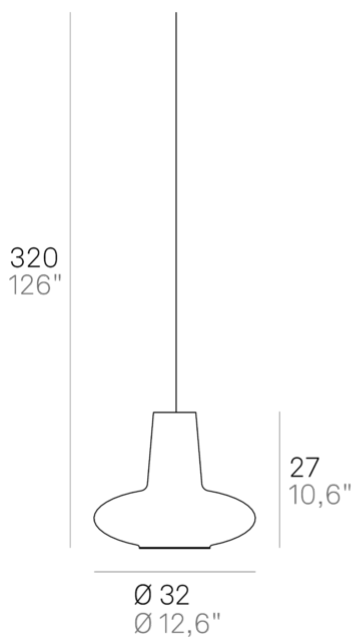

Giulietta _suspension

Suspension lamps with diffuser made of mouth-blown glass, handcrafted with "balloton" relief finish, in two shapes and in various colors. Grey painted metal frame, grey fabric cables. Romeo e Giulietta is a customizable product, both in colors and finishes, designed also for modular use.