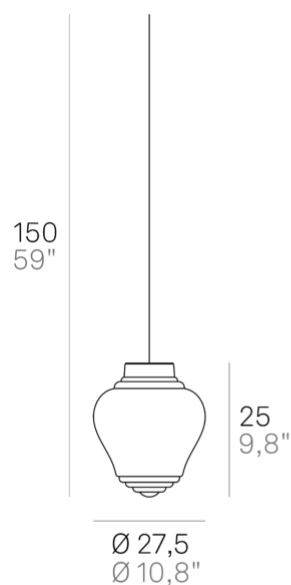

Clyde _suspension

Suspension lamps with glass diffuser, mouthblown in standstill mould, with "rigadin" relief finish, in two shapes and in various colours. Grey painted metal frame, grey fabric cables. Bonnie e Clyde is a customizable product, both in colours and finishes, designed also for modular use.