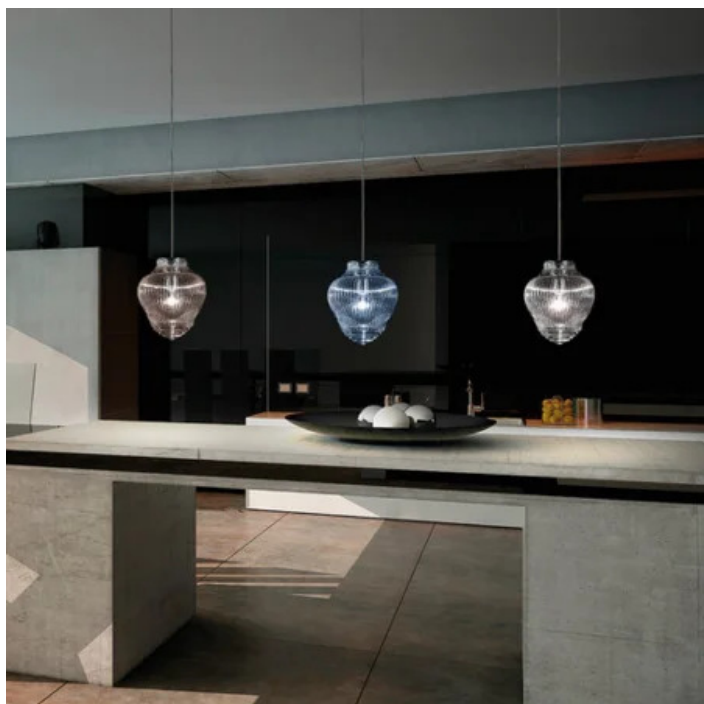

Clyde _suspension

Suspension lamps with glass diffuser, mouthblown in standstill mould, with "rigadin" relief finish, in two shapes and in various colours. Grey painted metal frame, grey fabric cables. Bonnie e Clyde is a customizable product, both in colours and finishes, designed also for modular use.