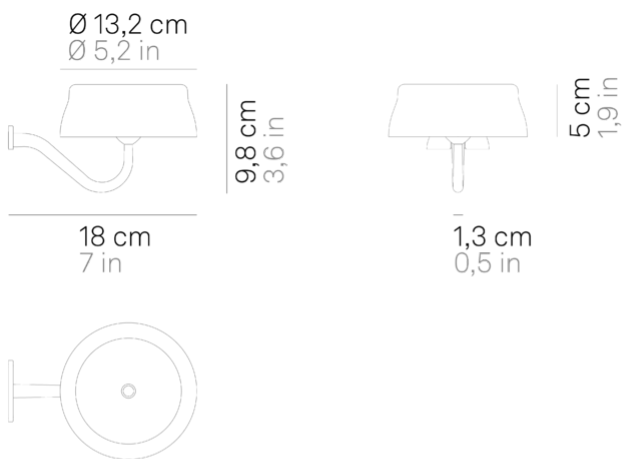

Sister Light Wi-Fi _Sconce

LED

dimmable

IP65

LD1082

	Pearly white	B3		Black pearly	D3
	Ivory	I3		Gold	O3
	Copper	R3		Green	V3

DESIGN IN ITALY BY ZAFFERANO SRL, MADE IN PRC

Zafferano SRL - Viale dell'Industria, 26 31055 Quinto di Treviso - Italy www.zafferanoitalia.com

Sister Light Wi-Fi _Sconce

Lighting specifications

source	LED
type	SMD
total power	3.2 W
power LED	2.3 W
color temperature	2200 - 2700 - 3000 - 4000 K
lumen lamp	180 - 200 - 214 - 262 lm
lumen LED	250 - 275 - 296 - 338 lm
beam angle	100°
CRI	> 90
class	D
dimmer	TOUCH DIMMER
motion sensor	NO

Electrical specifications

classe	3
supply voltage	5Vdc max.2A
battery	3 cell li-ion battery pack mod. 18650 3,7v - 2500 ma/h
battery life	100% 8 h. - 60% 11 h. - 30% 21 h. - 6% 36 h. (ECO Mode 10 h.)
charging time	5 H.

ACCESSORIES

LD0300UC

4.4 cm • 4.4 cm • 3.6 cm • IP20
• 100-240V • 50/60 Hz

■ Black

LD0350RP

33 cm • 51 cm • 5.8 cm • 3.2 W
• IP20 • 100-240V • 50/60 Hz

■ Black