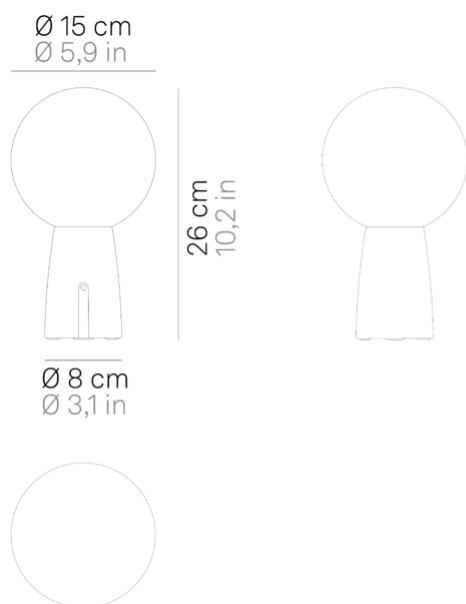

LED   dimmable   IP54

LD0900

	White	B3		Dark gray	N3
	Glossy gold	O3		Glossy chrome	C3
Not suitable for outdoor use			Not suitable for outdoor use		
	Glossy copper	E3			

DESIGN IN ITALY BY ZAFFERANO SRL, MADE IN PRC

Zafferano SRL - Viale dell'Industria, 26 31055 Quinto di Treviso - Italy www.zafferanoitalia.com