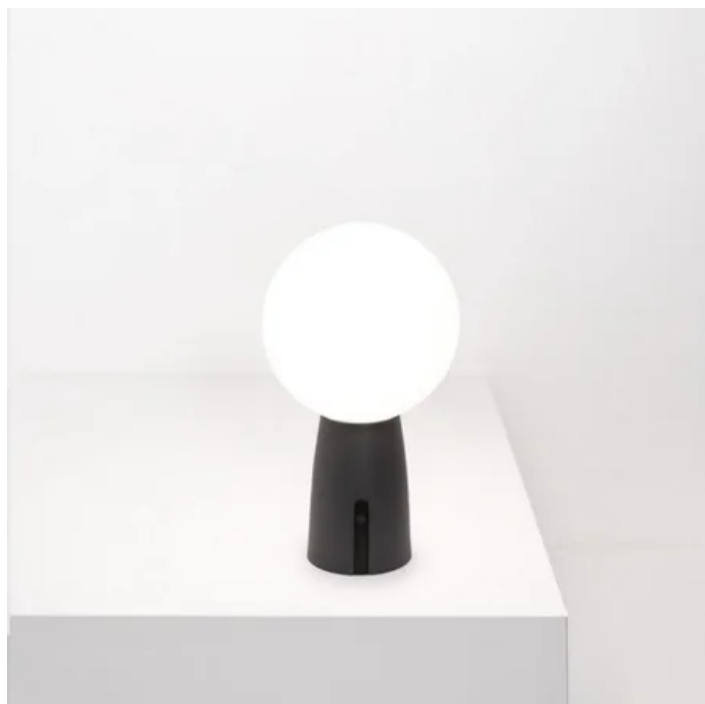

Olimpia _Table

Olimpia is a rechargeable battery-powered cordless table lamp. A "touch" control on the base allows switching on/off and dimming. It is suitable for both indoor and outdoor use (except gold and silver finishes). The color temperature of the light can be changed to warmer by swapping the filter onboard with the amber one (included). The lamp comes with a contact charging base; the battery charger is included.

LED dimmable IP54

LD0900

	White	B3		Dark gray	N3
	Glossy gold	O3		Glossy chrome	C3
<small>Not suitable for outdoor use</small>			<small>Not suitable for outdoor use</small>		
	Glossy copper	E3			

DESIGN IN ITALY BY ZAFFERANO SRL, MADE IN PRC

Zafferano SRL - Viale dell'Industria, 26 31055 Quinto di Treviso - Italy www.zafferanoitalia.com

Olimpia _Table

Lighting specifications

source	LED
type	SMD
total power	2.5 W
power LED	2.0 W
color temperature	3000 K
lumen lamp	200 lm
lumen LED	268 lm
beam angle	100°
CRI	> 80
class	E
dimmer	TOUCH DIMMER
motion sensor	NO

Ø 7.5 cm • IP20 • 220-240V
• 50/60 Hz

■ Black