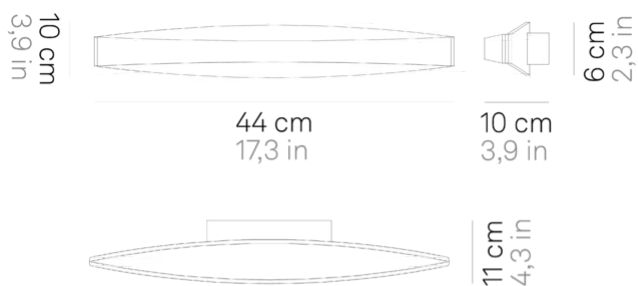

Bridge _wall

Wall lamps with a matt white painted aluminium frame and a transparent polycarbonate diffuser.
The product is suitable for indoor use only.

LED sostituibile da tecnico

not dimmable

IP20

LD0081

White

B3

DESIGN IN ITALY BY ZAFFERANO SRL, China

Zafferano SRL - Viale dell'Industria, 26 31055 Quinto di Treviso
- Italy www.zafferanoitalia.com

Bridge _wall

Lighting specifications

source	LED sostituibile da tecnico
type	SMD
total power	180 W
power LED	150 W
color temperature	3000 K
lumen lamp	1285 lm
lumen LED	1565 lm
beam angle	58°
CRI	> 90
class	F
motion sensor	NO