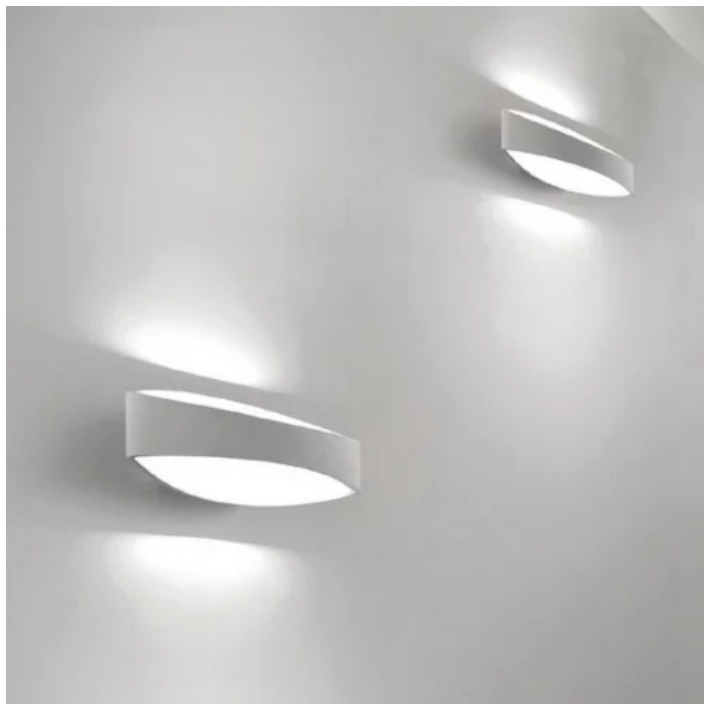

Bridge _wall

Wall lamps with a matt white painted aluminium frame and a transparent polycarbonate diffuser.
The product is suitable for indoor use only.

LED sostituibile da tecnico

not dimmable

IP20

LD0081

White

B3

DESIGN IN ITALY BY ZAFFERANO SRL, China

Zafferano SRL - Viale dell'Industria, 26 31055 Quinto di Treviso
- Italy www.zafferanoitalia.com

Bridge _wall

Lighting specifications

source	LED sostituibile da tecnico
type	SMD
total power	180 W
power LED	150 W
color temperature	3000 K
lumen lamp	1285 lm
lumen LED	1565 lm
beam angle	58°
CRI	> 90
class	F
motion sensor	NO