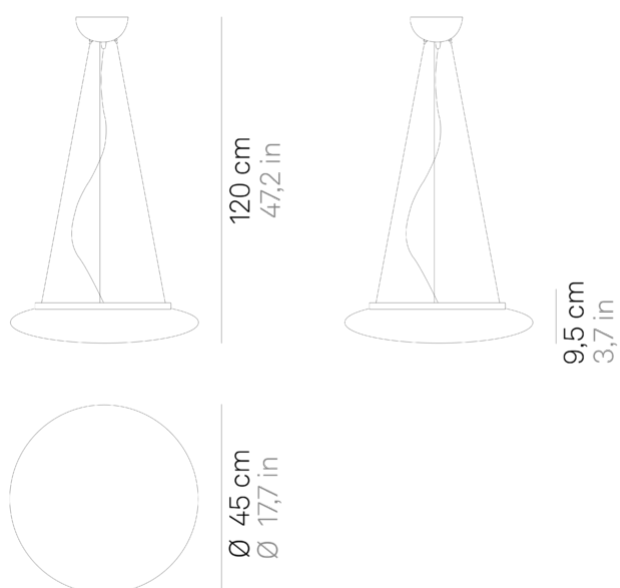

LED

dimmable

IP20

LD113343

B

DESIGN IN ITALY BY ZAFFERANO SRL, MADE IN PRC

Zafferano SRL - Viale dell'Industria, 26 31055 Quinto di Treviso - Italy www.zafferanoitalia.com