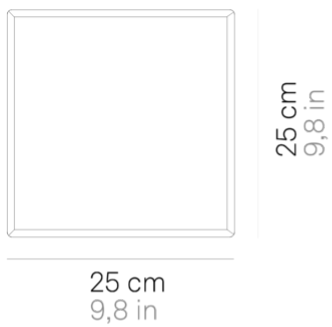

Caorle _wall-ceiling

Wall-ceiling lamps with diffuser in mouthblown, satin-finish opal triplex glass; matt white painted metal frame. The product is suitable for indoor use only.

SORGENTE sostituibile da utente

IP20

LL1305

DESIGN IN ITALY BY ZAFFERANO SRL, China

Zafferano SRL - Viale dell'Industria, 26 31055 Quinto di Treviso
- Italy www.zafferanoitalia.com

Caorle _wall-ceiling

Lighting specifications

source	SORGENTE sostituibile da utente
type	LAMPADINA E27
total power	2x28 HS W
motion sensor	NO