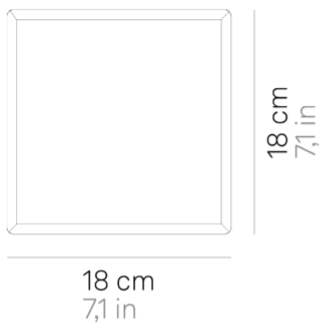

DESIGN IN ITALY BY ZAFFERANO SRL, China

Zafferano SRL - Viale dell'Industria, 26 31055 Quinto di Treviso
- Italy www.zafferanoitalia.com